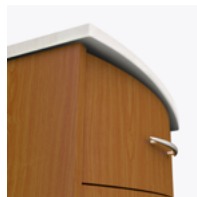

camelot

Bedside Cabinet
1 Drawer, 1 Door,
with Casters

kwalu.

Furnishing the Future™

camelot

Bedside Cabinet

1 Drawer, 1 Door, with Casters

Kwalu's Camelot Bedside with casters and Corian® top is designed exclusively for the healthcare market. The Camelot collection brings a modern edge to a classic design with drawers, top and platform featuring a curved design and vertical grain design on the front. Gently rounded corners and tops with a 3/8" edge banding and bullnose profile eliminate sharp edges. Styles included a 1 door, 1 drawer and a three drawer bedside; both with 3" twin wheel front locking Tente casters. Drawer liners and Corian® top are optional.

Model: CABS11HCCTL
21W 20.5D 30H

Features

Durable Finish

Kwalu's proprietary finish doesn't have any of the drawbacks of wood. The finish is moisture impervious, easy to clean and maintenance-free.

Curved Front

The graceful curved front is a signature Camelot feature.

Corian® Top

Available with a 1" thick Corian® top in Linen finish.

Bumper Protection

Bumper protection keeps unit in pristine condition and protects unit from bumps and scuffs.